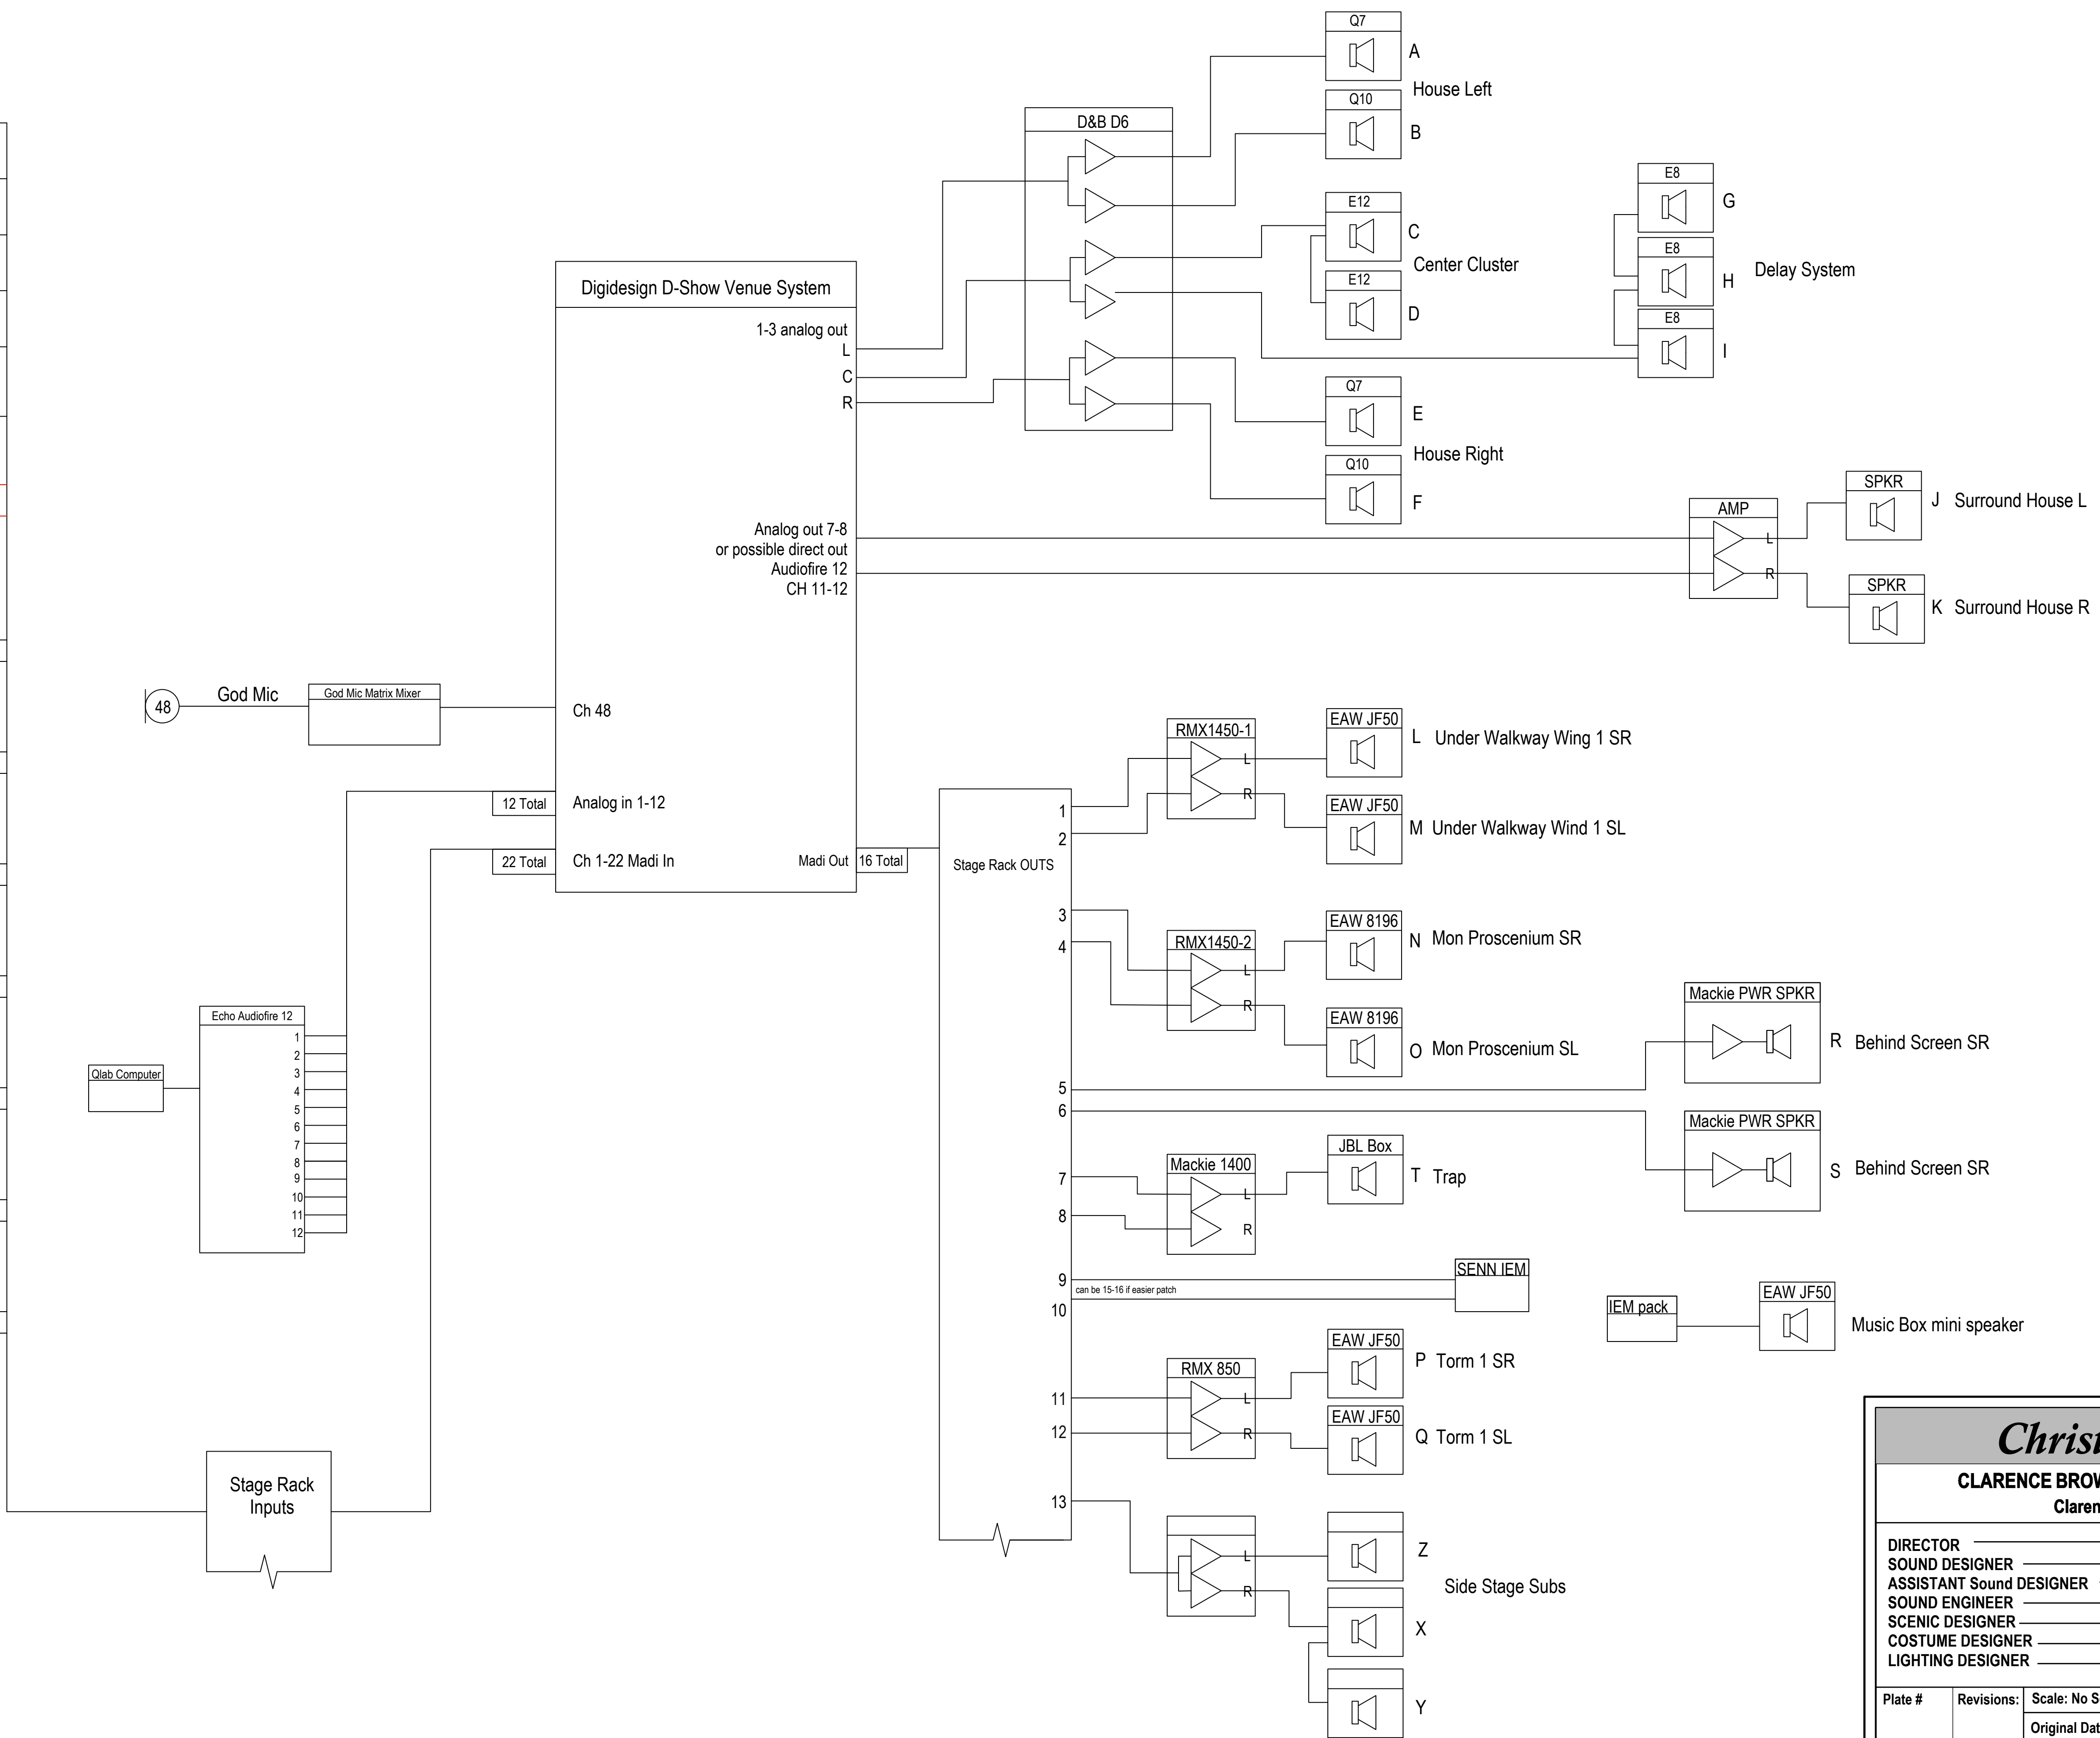

STAGE INPUTS

- 1 Senn 912: Floor Mic SR
- 2 Senn 912: Floor Mic SRC (C if 3 total)
- 3 Senn 912: Floor Mic SLC if (purchased)
- 4 Senn 912: Floor Mic SL
- 5 Rode shotgun SR
- 6 Rode shotgun SR
- 7 Saphire 6 USB
- 8 RP Projection Computer

ACTOR/BODY MICS

- 9 Scrooge: David Kirtemeir Countryman B3 SK 2000 EM 2050 1 1
- 10 Present: Neil Friedman Countryman B3 SK 2000 EM 2050 2 2
- 11 Marley: Thomas Anthony Quinn Countryman B3 SK 2000 EM 2050 2 1
- 12 Past: Katy Wolfe Zahn Countryman B3 SK 2000 EM 2050 2 2
- 13 Musician: Rachel Schlafer-Parton Countryman B3 SK 2000 EM 2050 3 1
- 14 Musician: Ted Kiterman Countryman B3 SK 2000 EM 2050 1 2
- 15 Musician: Micah-Shane Brewer Countryman B3 SK 2000 EM 2050 4 1
- 16 Tiny Tim: N Friedman / S Tison Countryman B3 SK 2000 EM 2050 2 2
- 17 Boy Caroler: Cian Owen Bell Countryman B3 SK 2000 EM 2050 5 1
- 18 Possible Cratchit Child 1 Countryman B3 SK 2000 EM 2050 2 2
- 19 Possible Cratchit Child 2 Countryman B3 SK 2000 EM 2050 6 1
- 20 Spare 1 Countryman B3 SK 2000 EM 2050 1 2
- 21 Spare 2 Countryman B3 SK 2000 EM 2050 7 1
- 22 Spare 3 Countryman B3 SK 2000 EM 2050 2 2

<i>Christmas Carol</i>	
CLARENCE BROWN THEATRE - Knoxville, TN	
Clarence Brown Theatre	
DIRECTOR _____	Casey Sams
SOUND DESIGNER _____	Joe Payne
ASSISTANT SOUND DESIGNER _____	Marissa Raby
SOUND ENGINEER _____	Mike Ponder
SCENIC DESIGNER _____	Chris Pickart
COSTUME DESIGNER _____	Bill Black
LIGHTING DESIGNER _____	Cat Girardi
Plate # _____	Revisions: _____
	Scale: No Scale
	Original Date: _____
	Current Draft: 11/3/12